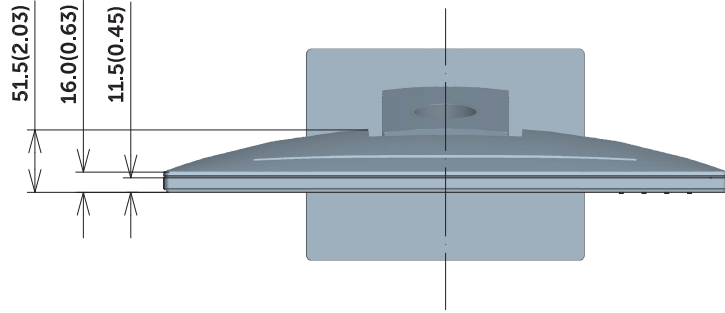

# SE1918HV Outline Dimension

Unit : mm(inch)  
 Dimension : Nominal  
 Drawing : Not to scale

# SE2018HV/SE2018HR Outline Dimension

Unit : mm(inch)  
 Dimension : Nominal  
 Drawing : Not to scale

# SE2218HV Outline Dimension

Unit : mm(inch)  
 Dimension : Nominal  
 Drawing : Not to scale