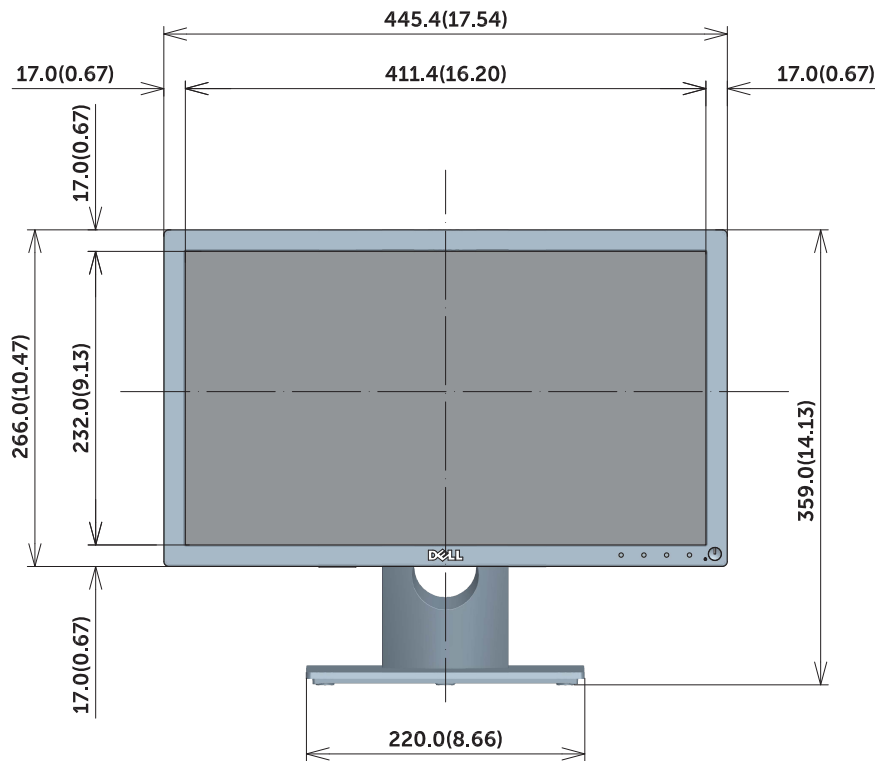

# SE1918HV Outline Dimension

Unit : mm(inch)  
 Dimension : Nominal  
 Drawing : Not to scale

# SE2018HV/SE2018HR Outline Dimension

Unit : mm(inch)  
 Dimension : Nominal  
 Drawing : Not to scale

# SE2218HV Outline Dimension

Unit : mm(inch)  
 Dimension : Nominal  
 Drawing : Not to scale