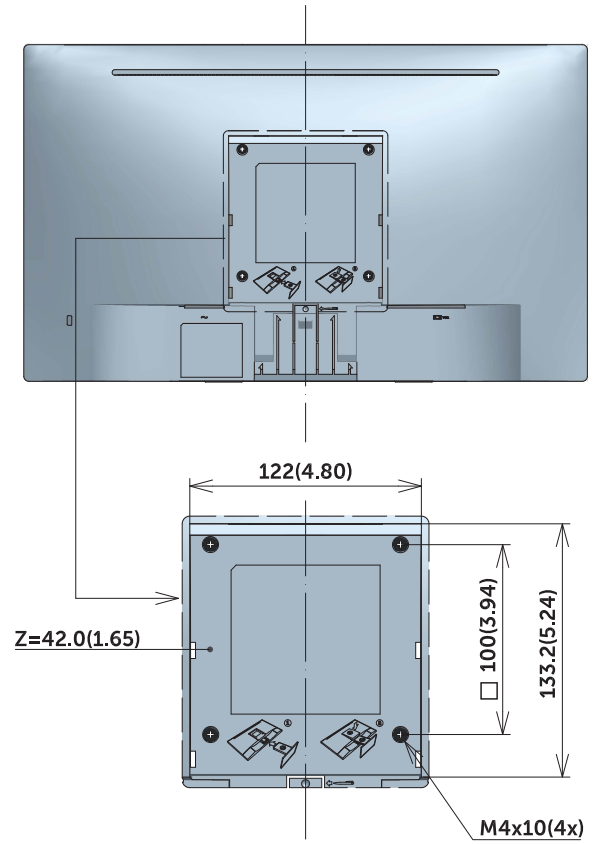

# SE1918HV Outline Dimension

Unit : mm(inch)  
 Dimension : Nominal  
 Drawing : Not to scale

# SE2018HV/SE2018HR Outline Dimension

Unit : mm(inch)  
 Dimension : Nominal  
 Drawing : Not to scale

# SE2218HV Outline Dimension

Unit : mm(inch)  
 Dimension : Nominal  
 Drawing : Not to scale