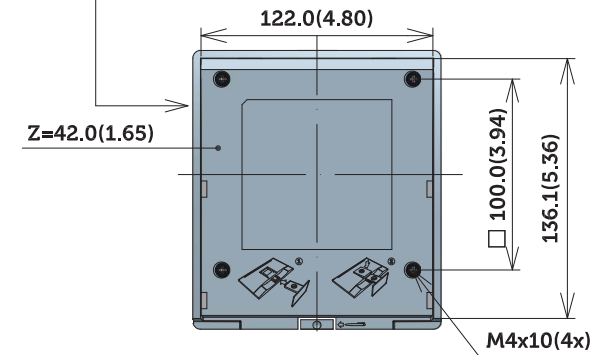

# SE1918HV Outline Dimension

Unit : mm(inch)  
 Dimension : Nominal  
 Drawing : Not to scale

# SE2018HV/SE2018HR Outline Dimension

Unit : mm(inch)  
 Dimension : Nominal  
 Drawing : Not to scale

# SE2218HV Outline Dimension

Unit : mm(inch)  
 Dimension : Nominal  
 Drawing : Not to scale